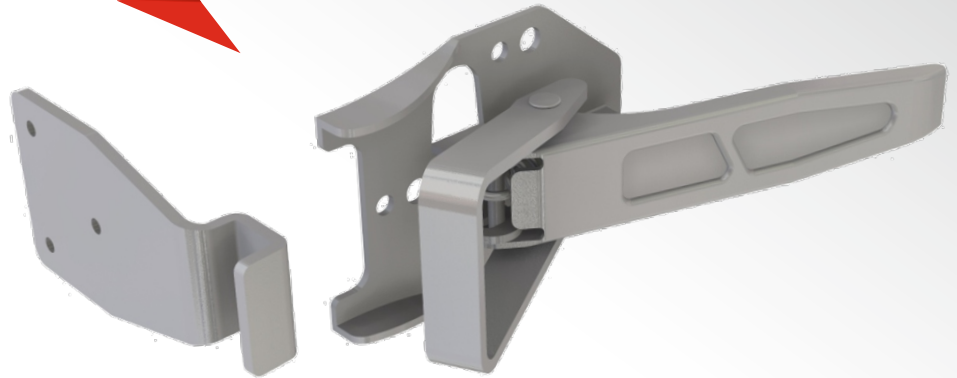

FEBRUARY 2023

Compensating lock

Kat. No. | Weight

leaver 5ZP1	0,391 kg
handle 5ZP2	0,195 kg

STEEL

up to 50 sets - 3,20 €/set
up to 100 sets - 3,00 €/set
above 100 sets - 2,78 €/set